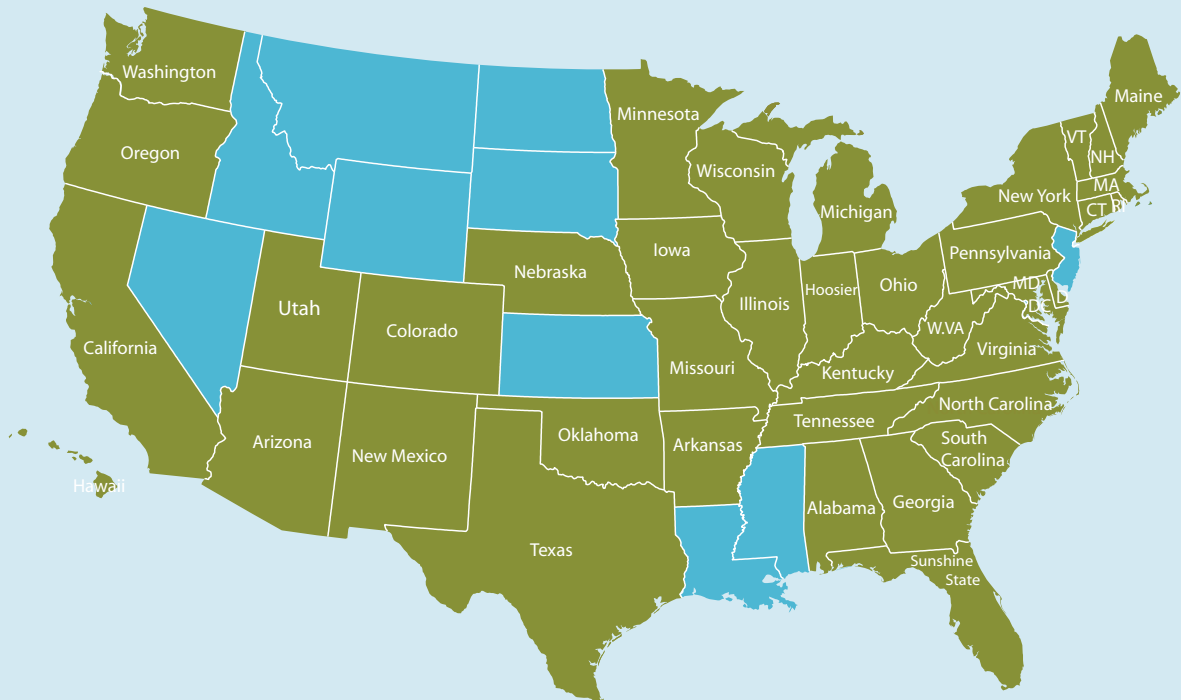

# Interfaith Power & Light

*a religious response to global warming*

**40** states

**20,000** congregations

**1** mission

*Interfaith Power & Light conducts education and advocacy campaigns to engage faith communities in a religious response to global warming. IPL's 40 state affiliates work with congregations to model energy stewardship in their communities. Over 20,000 congregations are involved in our programs.*

## Interfaith Power & Light State Affiliates

Interfaith Power & Light's (IPL) 40 state affiliates are highlighted above in green.  
For information on joining or working with our network email us at [info@InterfaithPowerandLight.org](mailto:info@InterfaithPowerandLight.org)

# Interfaith Power & Light

*a religious response to global warming*

## National Programs

Interfaith Power & Light (IPL) engages faith communities and individuals in collective action, from education on climate change, to energy saving activities, to policy advocacy.

**Faith Climate Action Week**, beginning the weekend before Earth Day, is IPL's annual event to focus on love for creation as our inspiration for stewardship. Thousands of congregations join by preaching sermons or holding educational events on climate change and the role the faith community can play in building a clean energy future. After hearing the messages, congregants send postcards and letters to Washington calling for action to protect the climate.