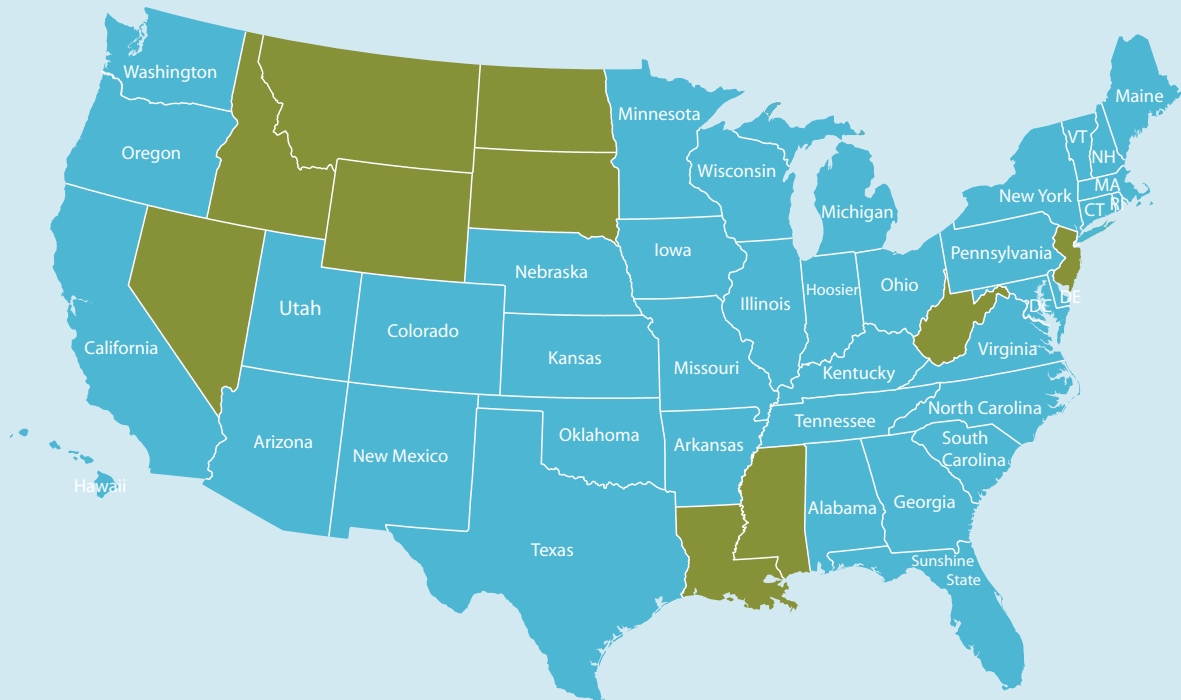

Interfaith Power & Light

a religious response to global warming

40 states

18,000 congregations

1 mission

Interfaith Power & Light conducts education and advocacy campaigns to engage faith communities in a religious response to global warming. IPL's 40 state affiliates work with congregations to model energy stewardship in their communities. Over 18,000 congregations are involved in our programs.

Interfaith Power & Light State Affiliates

Interfaith Power & Light's (IPL) 40 state affiliates are highlighted above in blue.
For information on joining or working with our network email us at info@InterfaithPowerandLight.org

Interfaith Power & Light

a religious response to global warming

National Programs

Interfaith Power & Light (IPL) engages faith communities and individuals in collective action, from education on climate change, to energy saving activities, to policy advocacy.